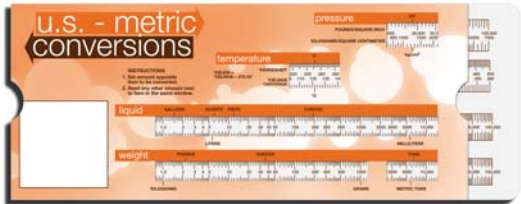

Dimensional Stock Solutions that Boost Business & Brand Visibility

U.S.-Metric Conversion Calculator

Portable 3 7/8" x 9" slide format

Imprint Area: 1 3/4" x 1 3/4"

Item Number: USC

Business has gone global, and metric is the measurement of choice around the world. Here's a convenient reference tool that's easy to for your customers to transport, no matter where their travels may take them. It's extremely cost-effective for classroom use, too. No software or batteries necessary ... just tuck it in a briefcase or tote bag and go.

250 500 750 1,000 1,500 2,000 2,500

$6.20 $3.25 $2.45 $2.00 $1.60 $1.40 $1.25

Black imprint: free; Shipping and handling extra. 3T, 3U, V