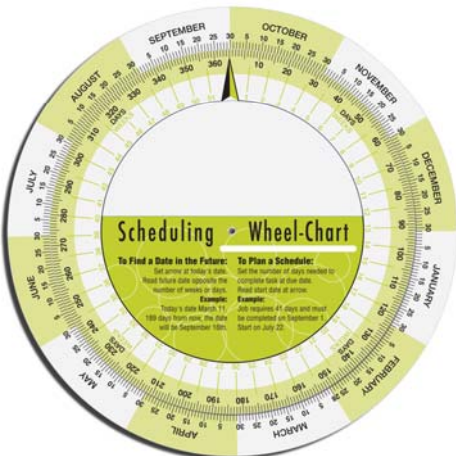

Scheduling Wheel

Portable 6" diameter wheel format

Imprint area: 3" x 1-1/4" semi-circle

Item Number: SW

Perfectly suited for schedulers, production planners, or any professional who plans into the future – and that's pretty much everyone. No batteries, software or hardware necessary ... just instant answers with a quick, simple spin! Customers can carry it in a briefcase or portfolio, to determine future dates in any location at a moment's notice.

250 500 750 1,000 1,500 2,000 2,500

$7.25 $3.85 $2.80 $2.30 $1.80 $1.55 $1.40

Black imprint: free; Shipping and handling extra. 3T, 3U, V