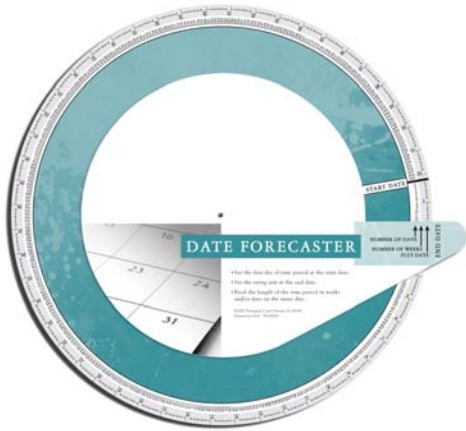

## Date Finder

Portable 5" diameter wheel format

Imprint Area: 2 3/4" x 1 1/4"

Item Number: DF

Project managers and event planners everywhere appreciate the instant insights delivered by this dependable tool. A quick spin yields a wealth of useful planning data without batteries, electricity or an online connection. Plus it's easy to transport – and ideal for hazardous, humid, dusty, or dirty environments where PDAs and computers aren't practical or cost-effective.

## Date Forecaster

Portable 9" diameter wheel format

Imprint area: 2" x 4"

Item Number: FOR

A favorite tool for schedulers, scholars, and planners across numerous industries, the Date Forecaster calculates key delivery dates and project milestones for even the most complex schedules. Delivers instant answers just about anywhere ...