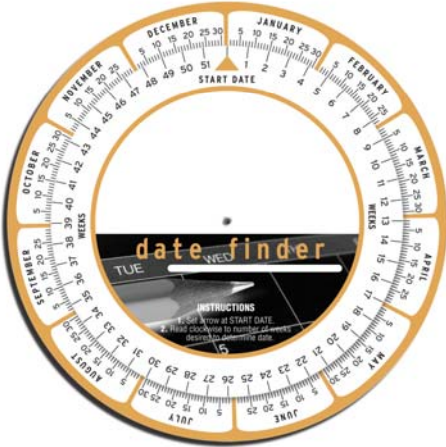

## Date Finder

Portable 5" diameter wheel format

Imprint Area: 2 3/4" x 1 1/4"

Item Number: DF

Project managers and event planners everywhere appreciate the instant insights delivered by this dependable tool. A quick spin yields a wealth of useful planning data without batteries, electricity or an online connection. Plus it's easy to transport – and ideal for hazardous, humid, dusty, or dirty environments where PDAs and computers aren't practical or cost-effective.

## Date Forecaster

Portable 9" diameter wheel format

Imprint area: 2" x 4"

Item Number: FOR

A favorite tool for schedulers, scholars, and planners across numerous industries, the Date Forecaster calculates key delivery dates and project milestones for even the most complex schedules. Delivers instant answers just about anywhere ...

## Selling Price Calculator

Portable 5" diameter wheel format

Imprint area: 2 1/4" x 1 1/8"

Item Number: SPC

A simple yet always-effective calculation tool for retailers and sales professionals. Your customers can compute margin and mark-up from anywhere in the office or on the selling floor; even compare profit or selling price at different percentages. Selecting one simple setting yields instant insights in any situation.

## U.S.-Metric Conversion Calculator

Portable 3 7/8" x 9" slide format

Imprint Area: 1 3/4" x 1 3/4"

Item Number: USC

Business has gone global, and metric is the measurement of choice around the world. Here's a convenient reference tool that's easy to for your customers to transport, no matter where their travels may take them. It's extremely cost-effective for classroom use, too. No software or batteries necessary ... just tuck it in a briefcase or tote bag and go.